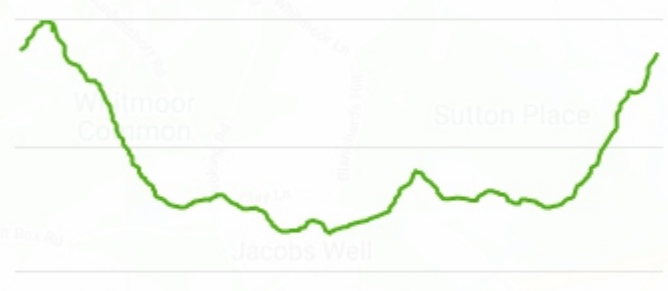

Family Route 17 miles

16.67 mi -- -- **D WORKING**
Distance Avg Speed Goal Time

Road Cycling

Course Type

Elevation

229 m 233 m
Elevation Gain Elevation Loss

Expand

Share